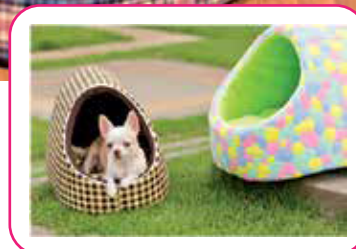

DOME

Give your furkids some personal space for them with the Dome. Uniquely designed for your introverted furkids when they need some space to leisure around. Made of treated cotton, sponge wall & premium polyester fillings. Each comes with a separate inner cushion and waterproof base lining.

SIZE	PRODUCT CODE	DESCRIPTION	WEIGHT NOT OVER	DIMENSION (cm)
#1	Dome TC01	Chihuahua, Pomeranian, Yorkshire Terrier	<3 kg	23 x 30 x 23
#2	Dome TC02	Shih Tzu, Poodle, Terrier, Schnauzer	<5 kg	30 x 45 x 31
#3	Dome TC03	Cocker Spaniel, Corgi	<8 kg	40 x 58 x 38