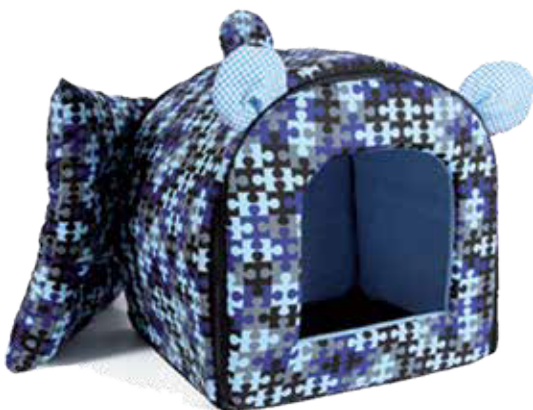

Separate Cushion within