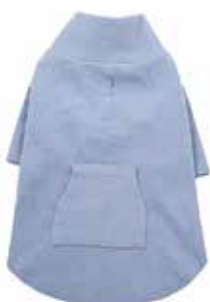

code
YY00
9

Polar Fleece Sweater

Nice and comfy sweater for pets.
Ideal for cold and rainy weather.

- Size S -40g
- Size M -42g
- Size L -46g
- Size XL -48g
- Size XXL -50g

code
YY00
3

code
YY00
15