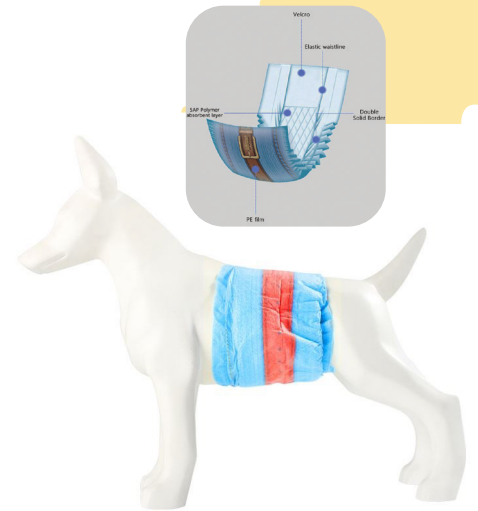

Waterproof, soft, and composite membrane back sheet.

Super Absorbent Polymer
Imported water absorption polymer water absorption effect is stronger

Urine indicator line
The new design makes it easy for us to observe and change the dog's diaper in time

360° elastic waist
All round protection to effectively prevent leakage

DRY AND BREATHABLE

Multi-layer water lock structure + Super breathable composite film

Dono[®] MALE WRAPS

CODE	ITEM	SIZE	WEIGHT (gr)	SAP (gr)	PCS /bag	BAG /ctn
DMW-S	Dono Male Wrap S	55 x 20 cm	25	5	12	24
DMW-M	Dono Male Wrap M	65 x 20 cm	30	6	10	24
DMW-L	Dono Male Wrap L	81 x 20 cm	35	7	8	24

Strong water absorption Leakproof

Super soft and Breathable

Side stretch can be stretched

BIG Magic tape design

Dono[®] JEANS STYLE MALE WRAPS

CODE	ITEM	SIZE	WEIGHT (gr)	SAP (gr)	PCS /bag	BAG /ctn
DJMW-XS	Jeans Style Dono Male Wrap XS	42 x 17,5 cm	18	4	26	12
DJMW-S	Jeans Style Dono Male Wrap S	55 x 20 cm	20	5	22	12
DJMW-M	Jeans Style Dono Male Wrap M	65 x 20 cm	25	6	18	12

Please check sizing instructions in the description before ordering

PERFECT FIT & WON'T STICK TO YOUR DOG FUR

- Magic Sticker**
Perfect fit & won't stick to your dog's fur
- Absorbent Core**
Core layer quick absorb pee, keep dog comfortable and relaxed.
- Elastic Ring Waist**
Easy to adjust, your puppies fell in love with our diapers.