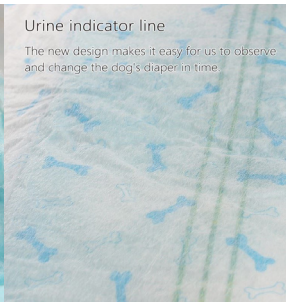

Prevent dogs from harassing other female dogs during estrus

The old dog is incontinent

High polymer absorbs a lot of water, giving our dog the most intimate care. DONO pet male wrap always can solve a number of questions for us.

Waterproof, soft, and composite membrane back sheet.

Super Absorbent Polymer
Imported water absorption polymer water absorption effect is stronger

Urine indicator line
The new design makes it easy for us to observe and change the dog's diaper in time