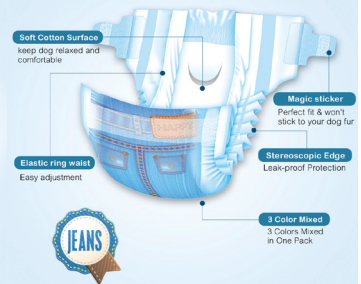

JEANS PATTERN

- 🐾 Fashion Print Puppy Diapers
- 🐾 Elastic Wider Waist
- 🐾 Four Side Leak Guard
- 🐾 Two Grooves on the Cotton Core, Close fitting design
- 🐾 Contain Special Fragrance: Keep the diaper have the effect of deodorization.

Pet Soft™ JEANS PET DIAPERS FOR FEMALE

CODE	ITEM	SIZE	WEIGHT (gr)	SAP (gr)	PCS /bag	BAG /ctn
PS-JD-XS	Pet Soft Jeans Pet Diaper XS	34 x 27 cm	17	2	8	24
PS-JD-S	Pet Soft Jeans Pet Diaper S	39 x 29 cm	19	3	8	24