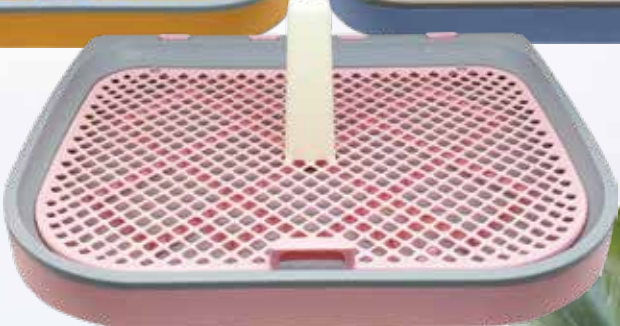

LS216

Pet Toilet S
46x37,5x4,5 cm
with Wall

LS229

Pet Toilet L
57x45x4,5 cm
with Wall

LS216-1
Pet Toilet S
46x37,5x4,5 cm

LS229-1
Pet Toilet L
57x45x4,5 cm

No More Messing Around

POO PER
scOOper

with Litter Bag Dispenser

LS188
Portable Pooper Scoopers
with Garbage Bag S
Color Blue, Green, Yellow, Red

LS199
Portable Pooper Scoopers
with Garbage Bag L
Color PBlue, Green, Yellow, Red

PS003
Small Pooper Scoopers
16,5 x 14 cm