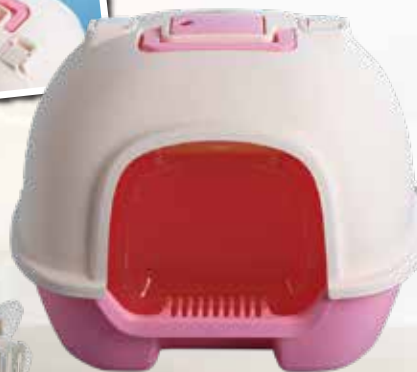

Collapsible

Colors:
Black, Green,
Pink, Purple

ES-L
Pet Excrement Collector
13,5x12,5x60 cm

EXTRA SHOVEL

Light Purple

Light Blue

Light Green

Light Pink

Light Coffee

MSP-002

Medium Quicksand Cat Litter Box
(including Shovel)
49x34x22,5 cm

MSP-004

Large Quicksand Cat Litter Box
(including Shovel)
59x39x26 cm

Light Blue

Light Green

Light Purple

Light Coffee

MSP-006

Rear-Closing Cat Litter Box
(including Shovel)
50x41x39 cm

EXPOSABLE REAR SECTION

Light Pink

EXTRA SHOVEL

**FLIP-UP
FRONT
COVER**

MSP-007
Front-Closing Cat Litter Box
(including Shovel)
56x39x42 cm

Color Coffee, Blue, Gray, Powder, Pink

EXTRA SHOVEL

EXTRA SHOVEL

MSP-009
Closed Cat Litter Box
(including Shovel)
53x41x41 cm

Color Coffee, Blue, Brown, Pink, Red

LS224-1
Cat Litter Box (S)
40x17x30,5 cm

LS224
Cat Litter Box (L)
58x17x48,5 cm