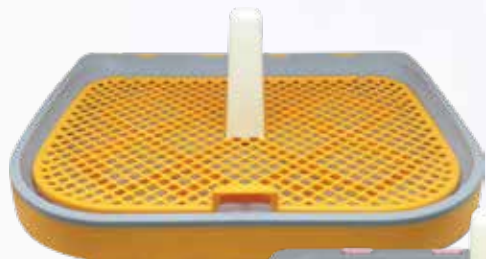

LS216

Pet Toilet S
46x37,5x4,5 cm
with Wall

LS229

Pet Toilet L
57x45x4,5 cm
with Wall

LS216-1
Pet Toilet S
46x37,5x4,5 cm

LS229-1
Pet Toilet L
57x45x4,5 cm

No More Messing Around

POO PER
scOOper

with Litter Bag Dispenser

LS188
Portable Pooper Scoopers
with Garbage Bag S
Color Blue, Green, Yellow, Red

LS199
Portable Pooper Scoopers
with Garbage Bag L
Color PBlue, Green, Yellow, Red

PS003
Small Pooper Scoopers
16,5 x 14 cm