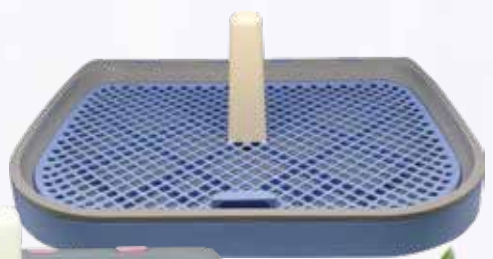

LS216

Pet Toilet S
46x37,5x4,5 cm
with Wall

LS229

Pet Toilet L
57x45x4,5 cm
with Wall

LS216-1
Pet Toilet S
46x37,5x4,5 cm

LS229-1
Pet Toilet L
57x45x4,5 cm

No More Messing Around

POO PER
scOOper

with Litter Bag Dispenser

LS188
Portable Pooper Scoopers
with Garbage Bag S
Color Blue, Green, Yellow, Red

LS199
Portable Pooper Scoopers
with Garbage Bag L
Color PBlue, Green, Yellow, Red

PS003
Small Pooper Scoopers
16,5 x 14 cm