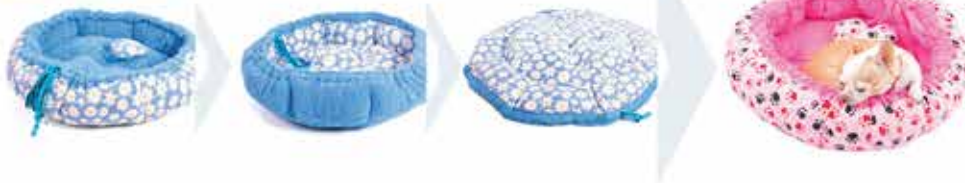

Donut Bed

The Donut Bed is reversible and designed for use on both sides. It's soft, comfortable and flexible to fit odd spaces. The one-piece Donut Bed is also ideal as a whelping and nursing bed as it prevents newborns and young animals from slipping beneath cushions and out of the nursing area.

Reversible Pumpkin bed

The Pumpkin Bed is reversible & can be used on both sides. What's more?! You may use it as a fluffy round bed or release to change it into a larger round mattress!

Extremely soft, comfortable, versatile and adjustable to your preference, the Pumpkin Bed is the love of many furkids.

The reversible Pumpkin Bed is 100% machine washable and comes with a free matching pillow!

Reversible 2 Side

SIZE	ITEM NO.	DESCRIPTION	WEIGHT NOT OVER	DIMENSION (cm)
#1	Pumpkin Bed TC01	Shih Tzu, Poodle, Terrier, Schnauzer	<8 kg	50 x 17 (80)
#2	Pumpkin Bed TC02	Cocker Spaniel, Corgi	<15 kg	60 x 17 (94)
#3	Pumpkin Bed TC03	Golden Retriever, Labrador, Rottweiler, Large Breed	<30 kg	70 x 18 (100)