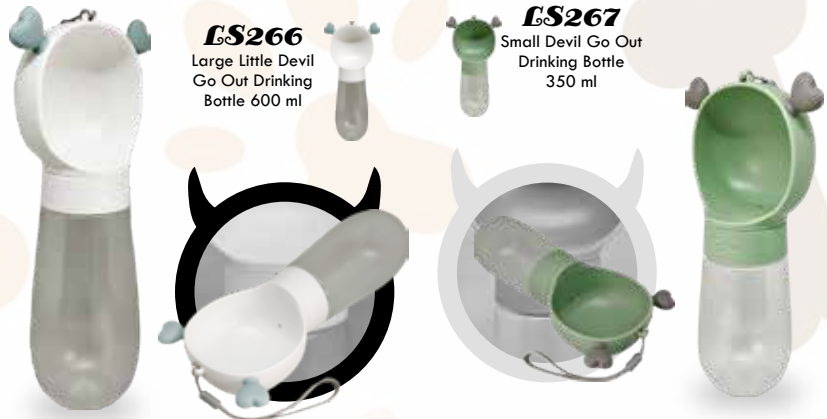

SIZE COMPARISON

17,5 x 22 x 8 cm

14,5 x 17,5 x 6 cm

Portable DRINKER

LS268
Little Devil Go Out to Drink
and Feed 350+200 ml

Size Comparison

PORTABLE DRINKING BOTTLE

- LS161** 500ml 11,5 x 8 x 24 cm
- LS162** 250ml 10 x 7 x 22 cm